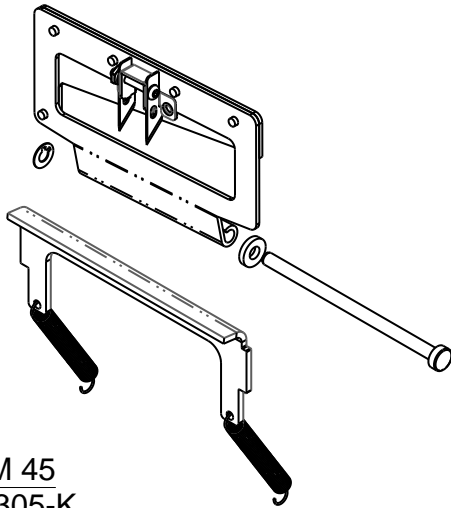

ITEM 37
FM-67 - PULLEY SHAFT

ITEM 38
FM-39-XXX
IDLER SHAFT SUB-ASSY

ITEM 39
FM-58P - VERTICAL TIE PLATE

ITEM 40
FM-57X - BASKET

ITEM 41
FM-46-X
SHAFT CAM ASSY

ITEM 42
0235190 - ROLL PIN 3/16 x 1"

BP333 PLUS ITEM LIST

Better Packages, Inc.®

Shelton, CT 06484

ITEM 43
TS33-032-01 - SAFETY BAFFLE
(4 PIECES OF ST-1949, SCREW-#10-24 x 3/8" LG)

ITEM 44
FM-26-XXX-EZ
ROCKER BLADE W/TAB CUTTER SUB-ASSY

ITEM 45
FM-305-K
TAB CUTTER SHEAR BLADE KIT