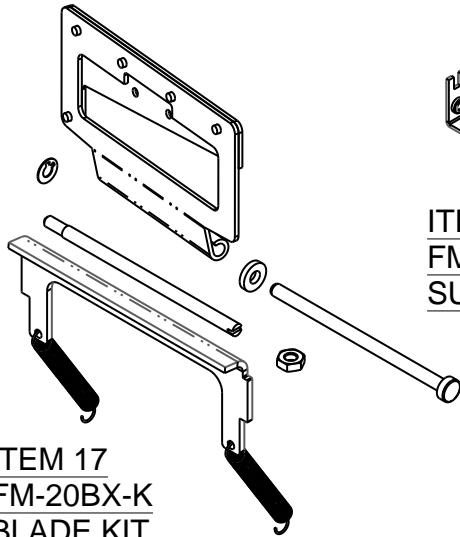

Better Packages, Inc.®

Shelton, CT 06484

ITEM 14
FM-5 - COVER

ITEM 15
FF-610-0 - WATER BOTTLE

FM-16-X

TS33-006-01
TS33-006-02

ITEM 16
PRESSURE PLATE ASSY

ITEM 17
FM-20BX-K
BLADE KIT

ITEM 18
FM-130-JX
SUPPORT BRACKET

ITEM 19
FM-18A - SHEAR GUIDE
ROLLER, WIDE

ITEM 20
FM-49-X
SHAFT PINION SUB-ASSY

ITEM 21
E555-065-00
URETHANE FEEDWHEEL

ITEM 22
FM-12-EL - UPPER TAPE PLATE

FM-11-JX

FM-11-X

ITEM 23
LOWER TAPE PLATE